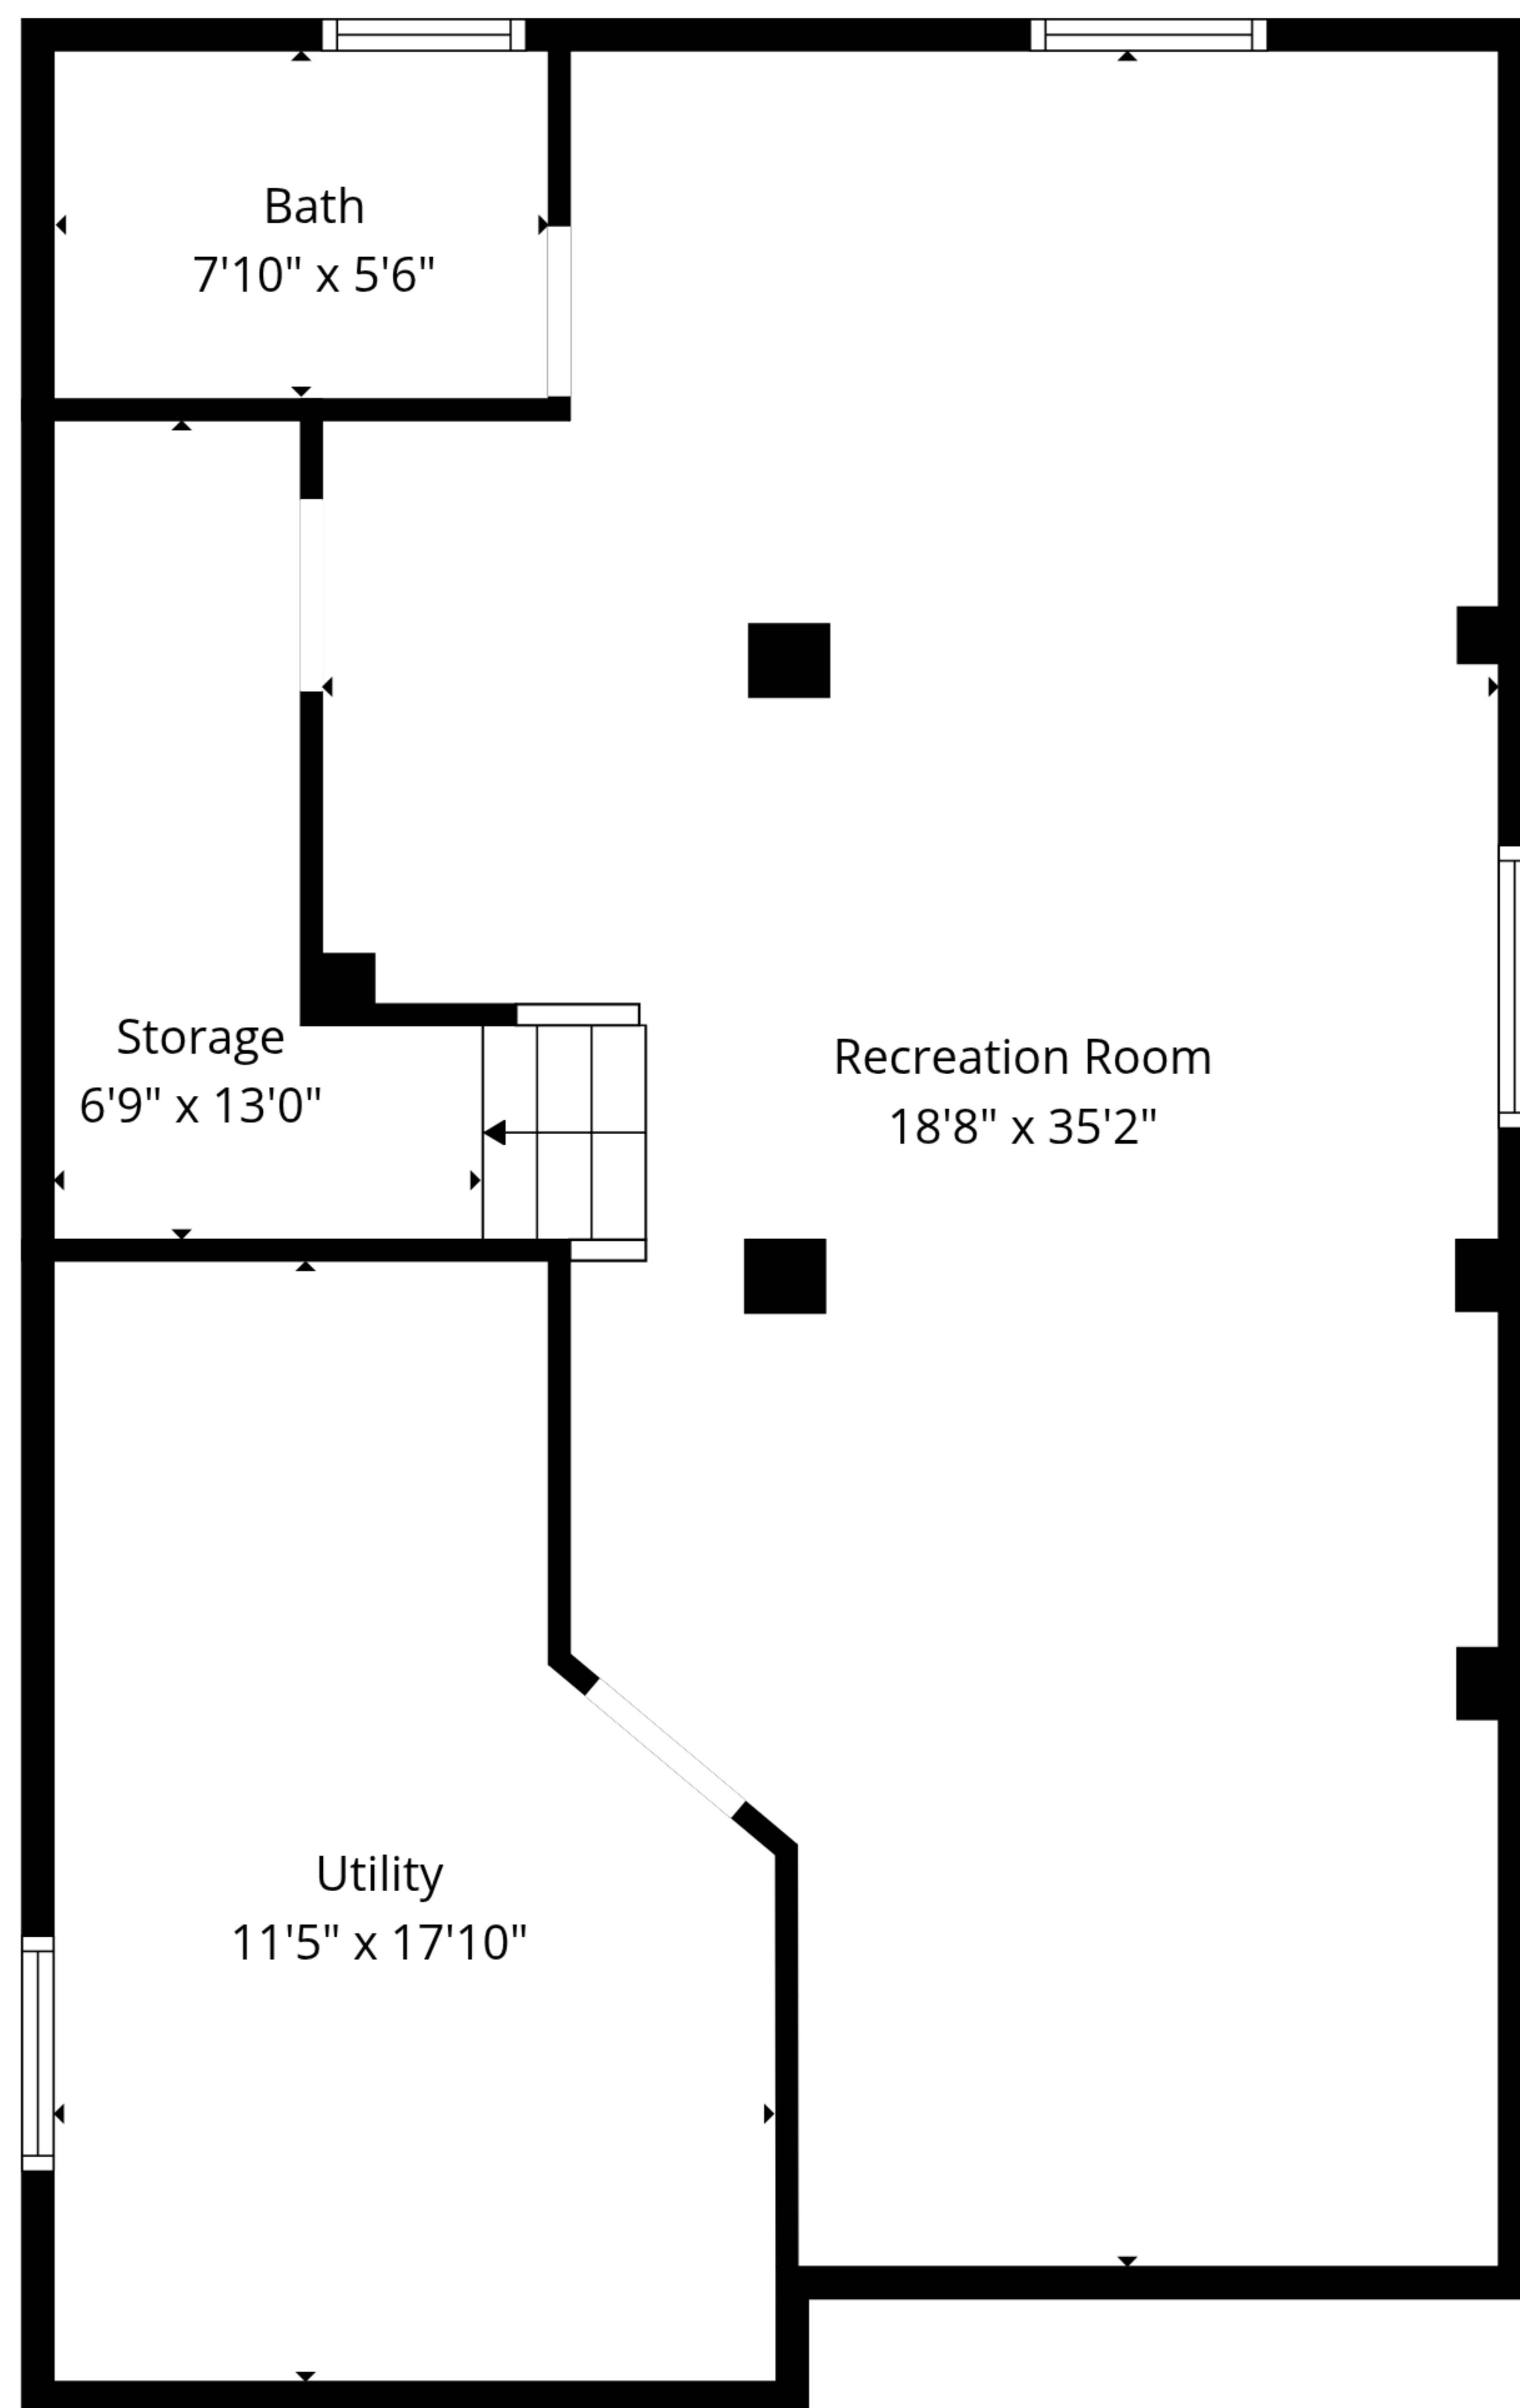

TOTAL: 1440 sq. ft

Basement: 590 sq. ft, 1st floor: 850 sq. ft

EXCLUDED AREAS: UTILITY: 178 sq. ft, STORAGE: 61 sq. ft, PORCH: 145 sq. ft,
WALLS: 121 sq. ft

TOTAL: 1440 sq. ft

Basement: 590 sq. ft, 1st floor: 850 sq. ft

EXCLUDED AREAS: UTILITY: 178 sq. ft, STORAGE: 61 sq. ft, PORCH: 145 sq. ft,
WALLS: 121 sq. ft

Basement

1st Floor

TOTAL: 1440 sq. ft
 Basement: 590 sq. ft, 1st floor: 850 sq. ft
 EXCLUDED AREAS: UTILITY: 178 sq. ft, STORAGE: 61 sq. ft, PORCH: 145 sq. ft,
 WALLS: 121 sq. ft