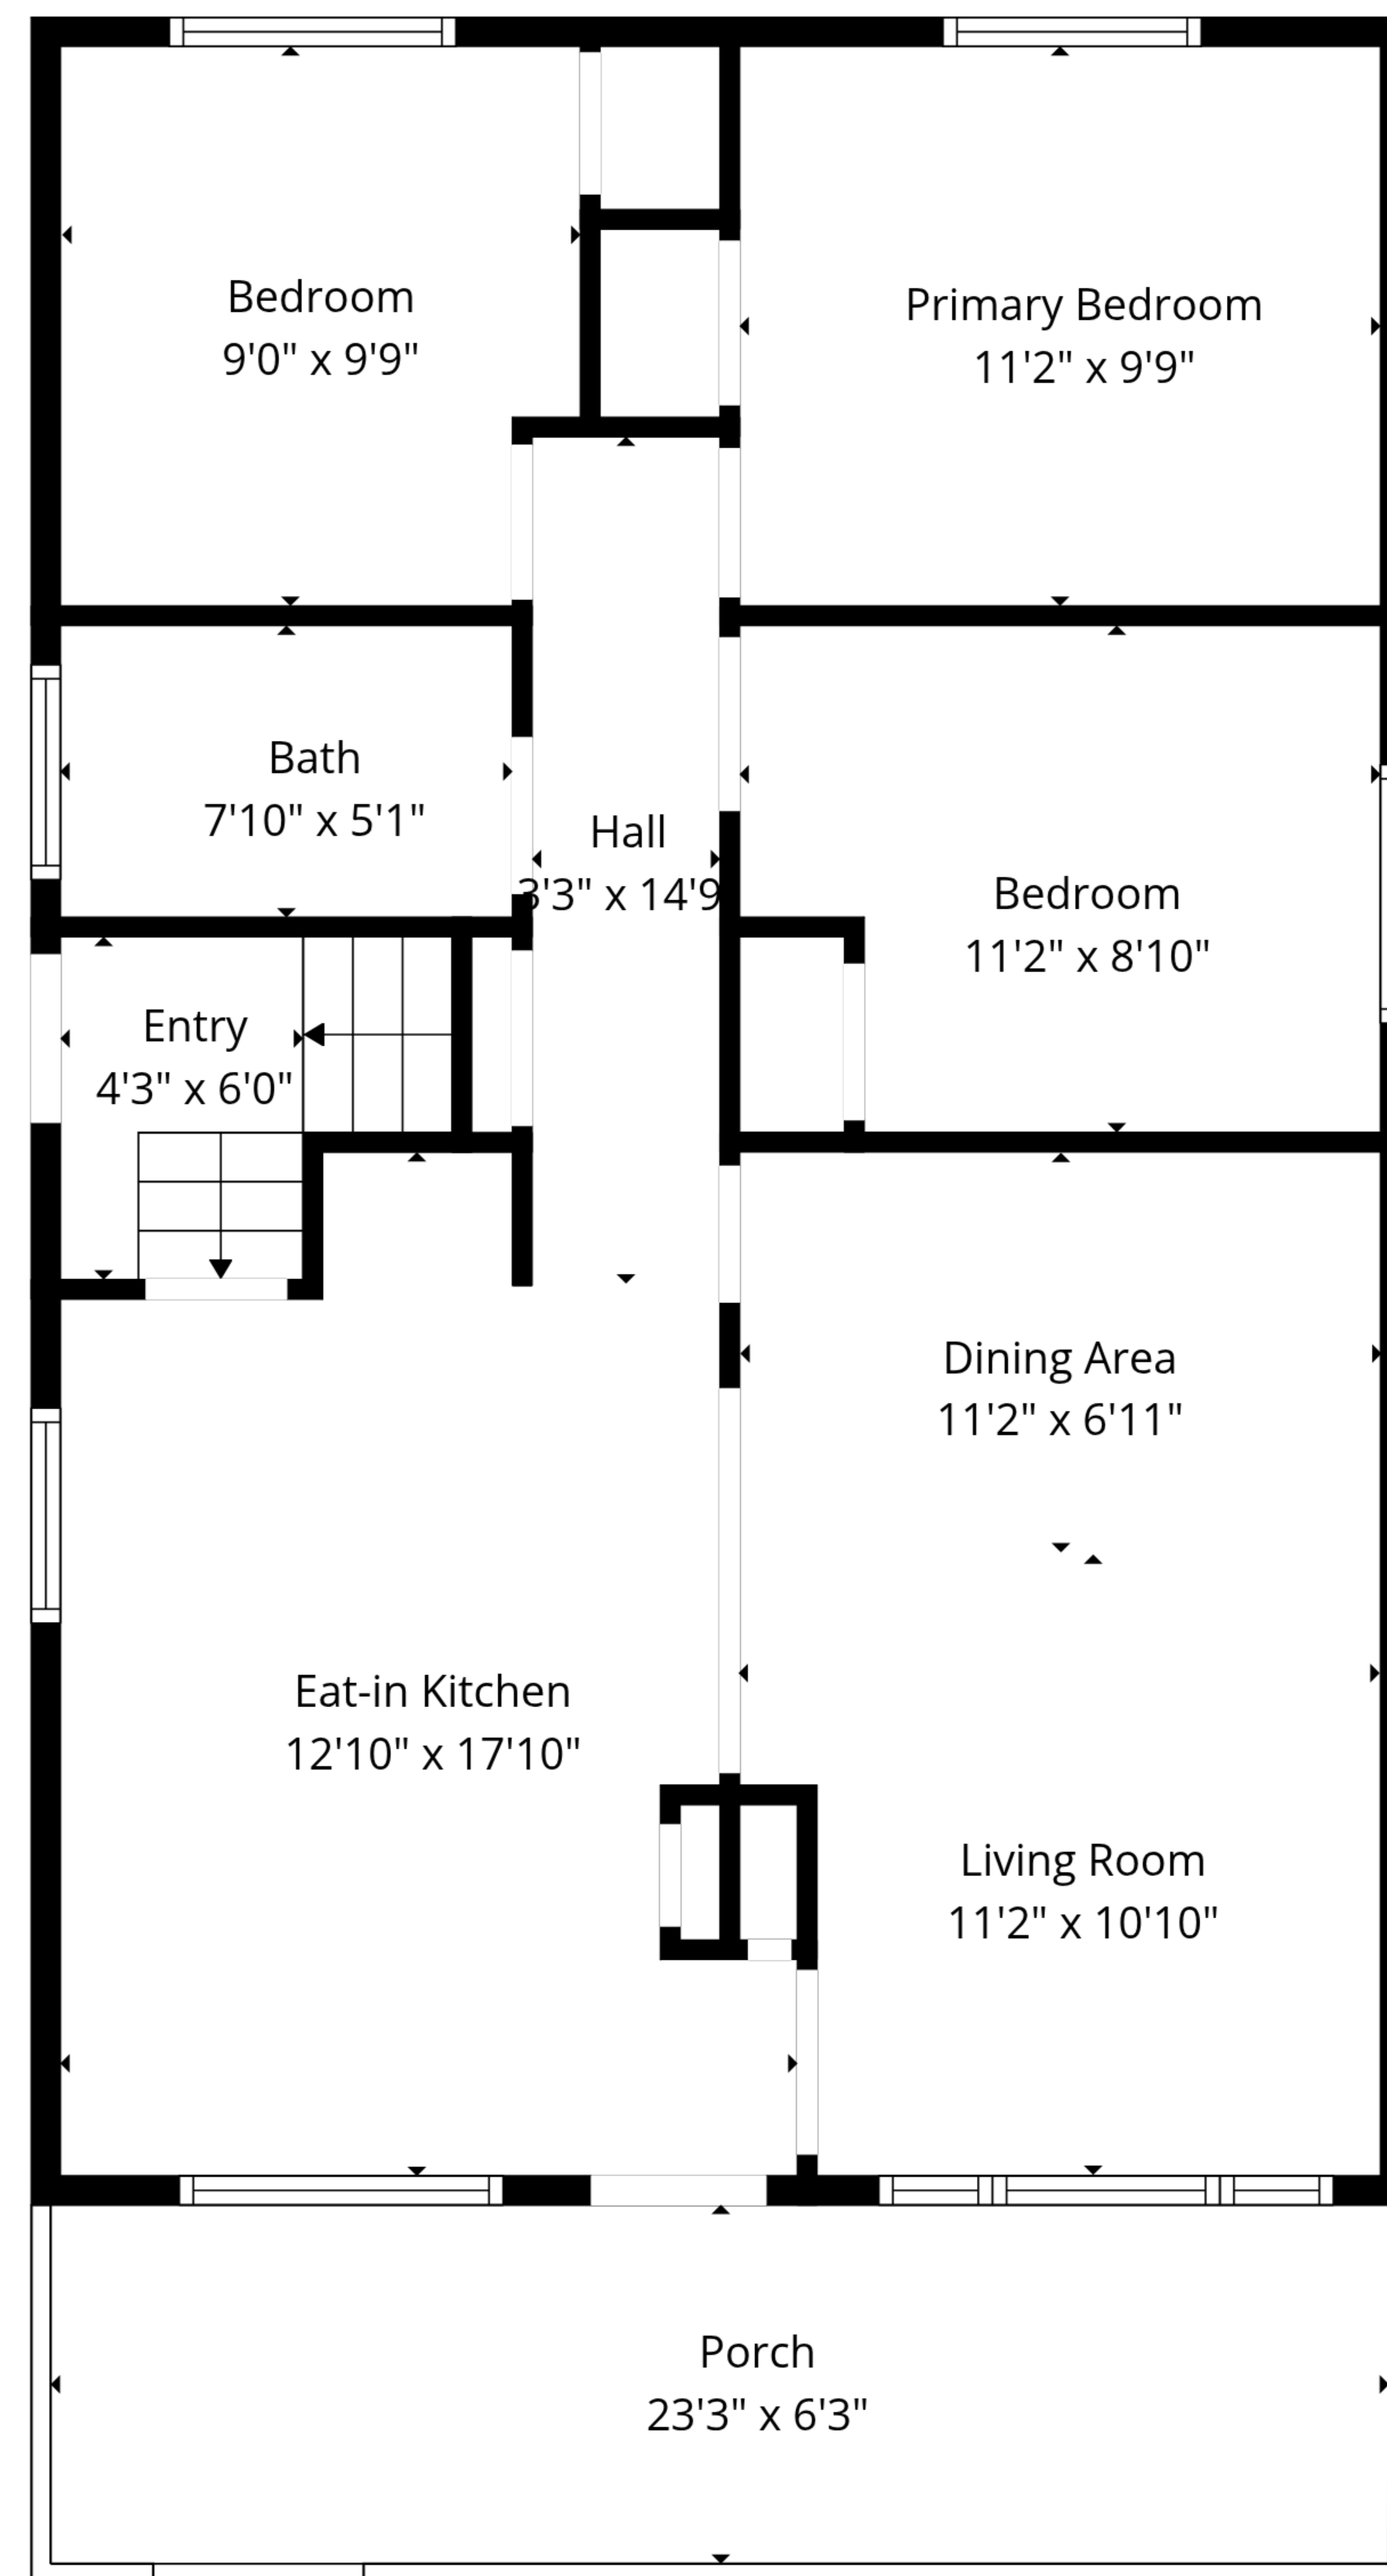

TOTAL: 1440 sq. ft

Basement: 590 sq. ft, 1st floor: 850 sq. ft

EXCLUDED AREAS: UTILITY: 178 sq. ft, STORAGE: 61 sq. ft, PORCH: 145 sq. ft,
WALLS: 121 sq. ft

TOTAL: 1440 sq. ft

Basement: 590 sq. ft, 1st floor: 850 sq. ft

EXCLUDED AREAS: UTILITY: 178 sq. ft, STORAGE: 61 sq. ft, PORCH: 145 sq. ft,
WALLS: 121 sq. ft

Basement

1st Floor

TOTAL: 1440 sq. ft
 Basement: 590 sq. ft, 1st floor: 850 sq. ft
 EXCLUDED AREAS: UTILITY: 178 sq. ft, STORAGE: 61 sq. ft, PORCH: 145 sq. ft,
 WALLS: 121 sq. ft