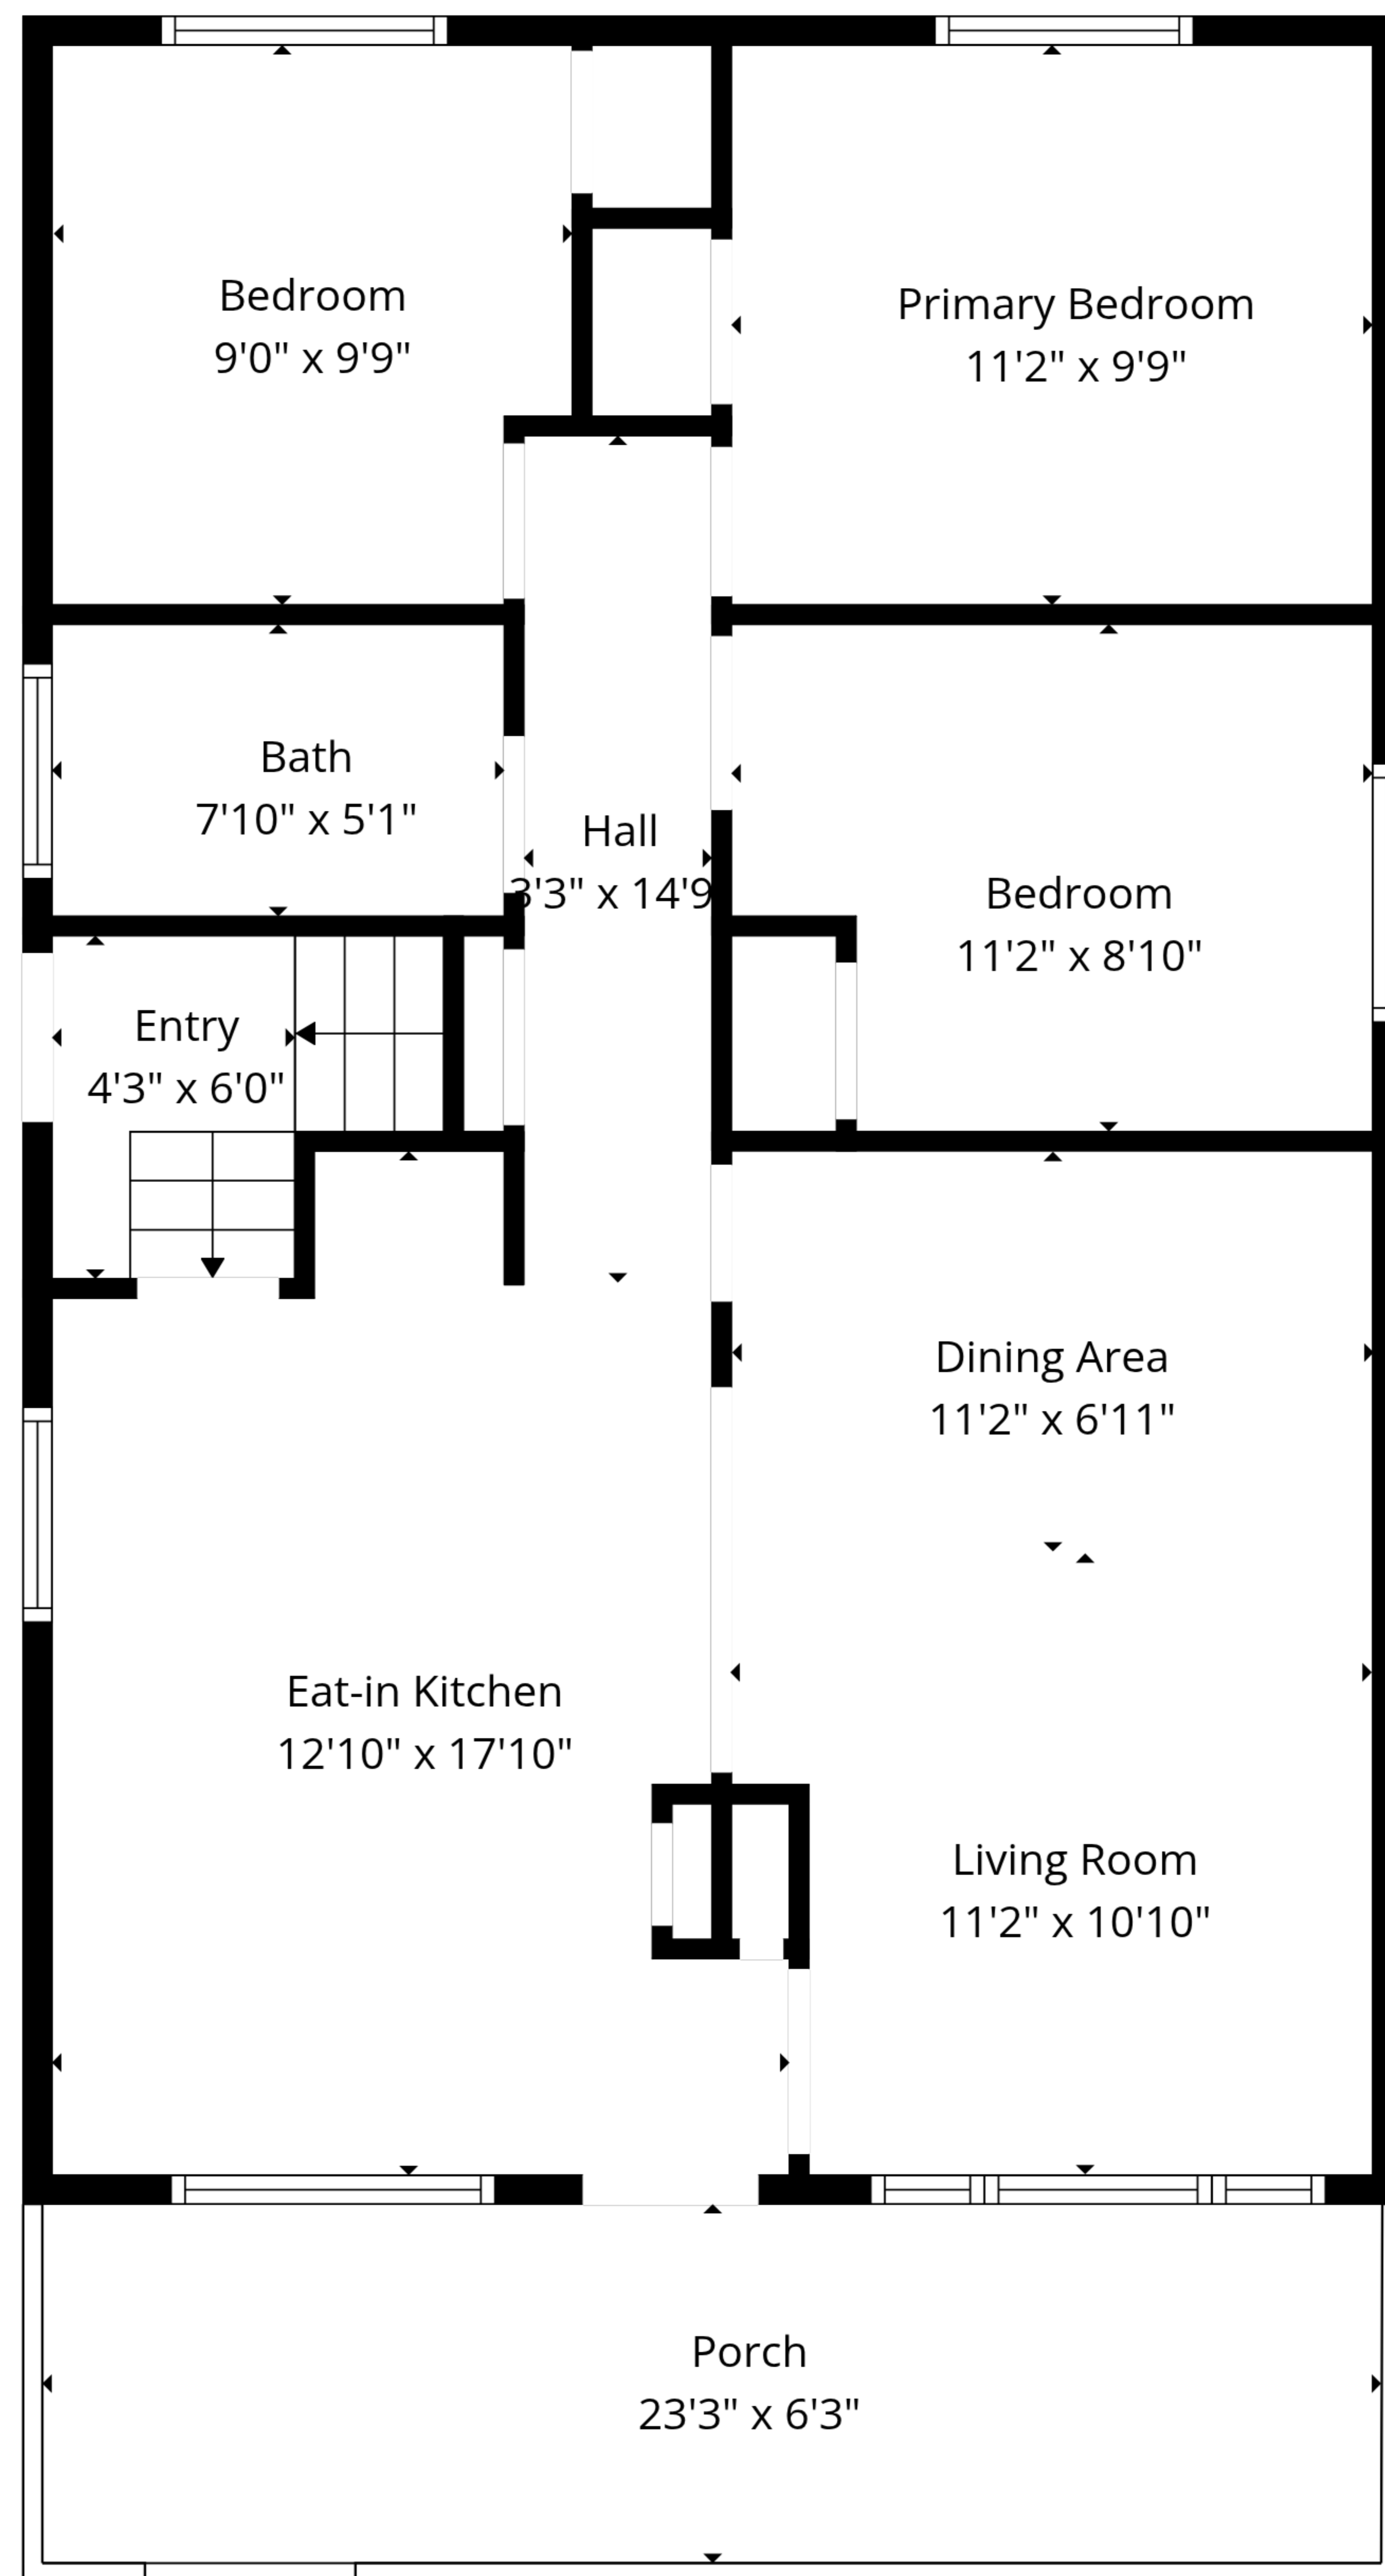

TOTAL: 1440 sq. ft

Basement: 590 sq. ft, 1st floor: 850 sq. ft

EXCLUDED AREAS: UTILITY: 178 sq. ft, STORAGE: 61 sq. ft, PORCH: 145 sq. ft,
WALLS: 121 sq. ft

TOTAL: 1440 sq. ft

Basement: 590 sq. ft, 1st floor: 850 sq. ft

EXCLUDED AREAS: UTILITY: 178 sq. ft, STORAGE: 61 sq. ft, PORCH: 145 sq. ft,
WALLS: 121 sq. ft

Basement

1st Floor

TOTAL: 1440 sq. ft
 Basement: 590 sq. ft, 1st floor: 850 sq. ft
 EXCLUDED AREAS: UTILITY: 178 sq. ft, STORAGE: 61 sq. ft, PORCH: 145 sq. ft,
 WALLS: 121 sq. ft